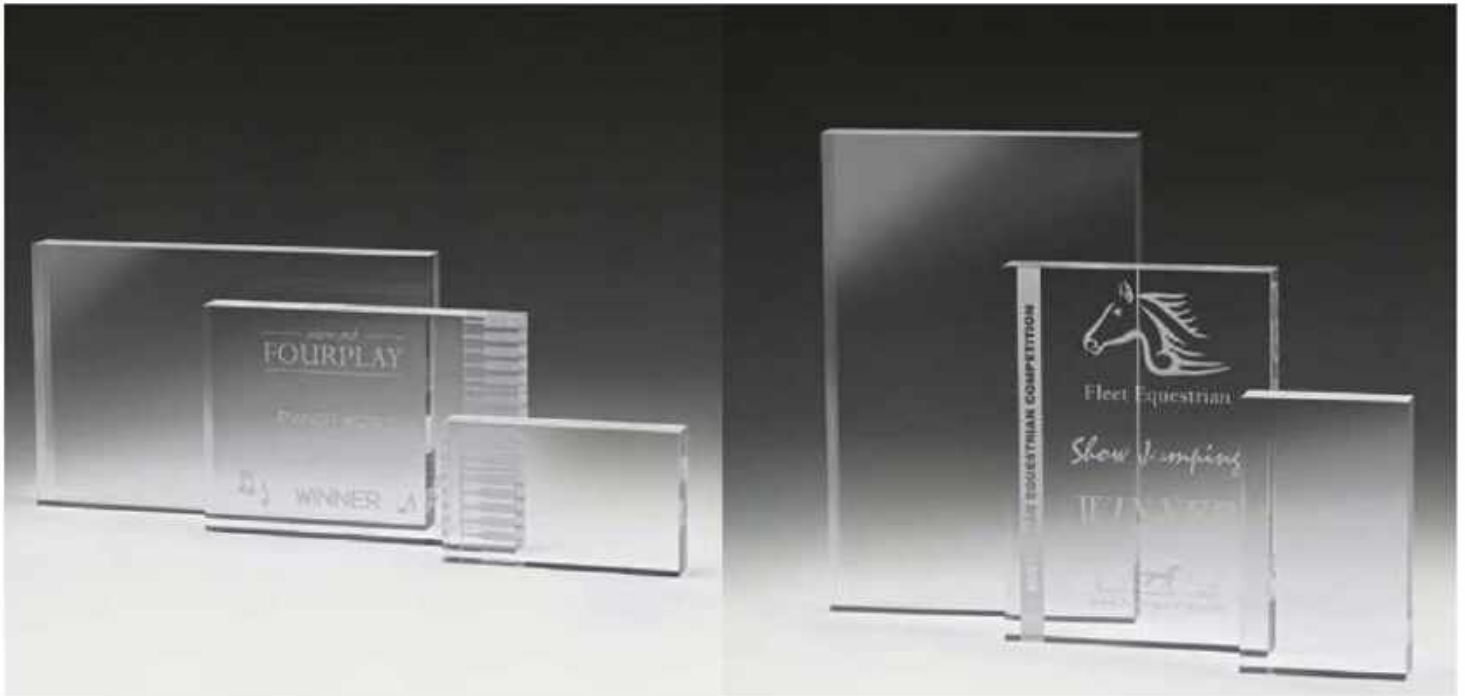

UNIVERSAL BLOCK ACRYLIC

20mm Thick in Gift Box
Display either Landscape or Portrait

ACK15 - 125 x 75mm

ACK17 - 175 x 125mm

ACK19 - 230 x 150mm