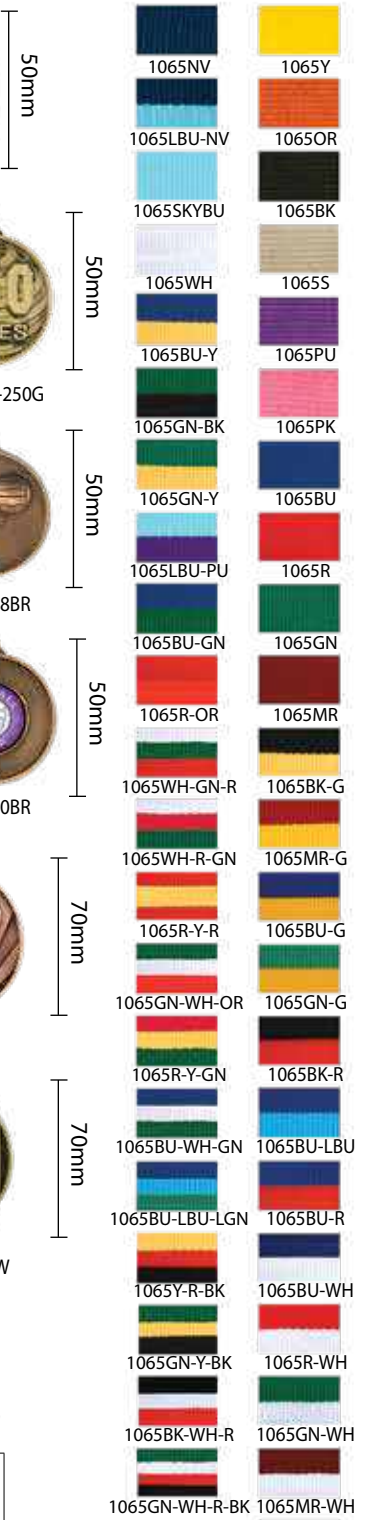

MAGIC MEDAL CASES

Transparent membrane secures medal in place suspending it within the frame of the box.

CLASSIC MEDAL CASES

Available in 2 sizes

Ideal for 50mm medals	1404-1BK 70x70mm	1404-1CH 70x70mm	1404-1RB 70x70mm	1404-1GN 70x70mm	1404-1WG 70x70mm
Ideal for 70mm medals	1404-2BK 92x92mm	1404-2CH 92x92mm	1404-2RB 92x92mm	1404-2GN 92x92mm	1404-2WG 92x92mm

METALLIC MEDAL CASES

Available in 2 sizes

Ideal for 50mm medals	1404-1ER 70x70mm	1404-1SVP 70x70mm	1404-1GVP 70x70mm	1404-1EBU 70x70mm	1404-1EPU 70x70mm	1404-1EPK 70x70mm	1404-1EGN 70x70mm
Ideal for 70mm medals	1404-2ER 92x92mm	1404-2SVP 92x92mm	1404-2GVP 92x92mm	1404-2EBU 92x92mm	1404-2EPU 92x92mm	1404-2EPK 92x92mm	1404-2EGN 92x92mm

BUDGET MEDAL CASES
Takes 50mm and 70mm medals