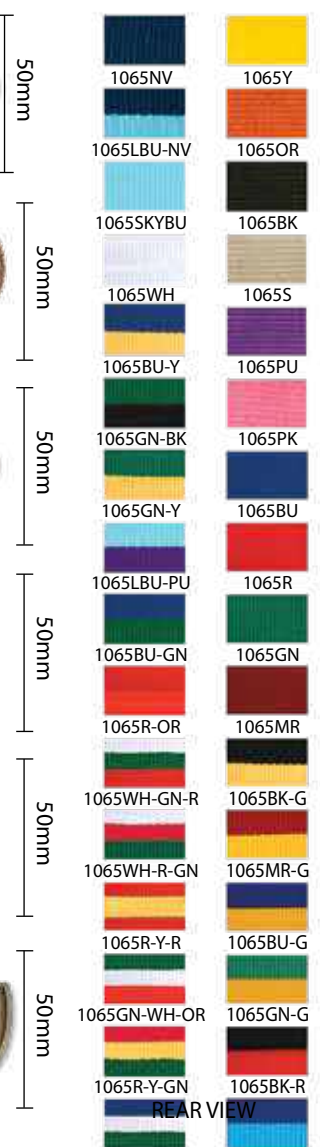

1075-CROSS-GVP 1075-CROSS-SVP 1075-CROSS-BR

SCHOOLS - MEDALS

70MM SUPER HEAVY WEIGHT MEDALS

70MM REVERSIBLE MEDALS

66MM MEDALS

50MM RELIEF MEDALS

50MM BUDGET MEDALS, MEDAL CASES AND RIBBONS

MAGIC MEDAL CASES