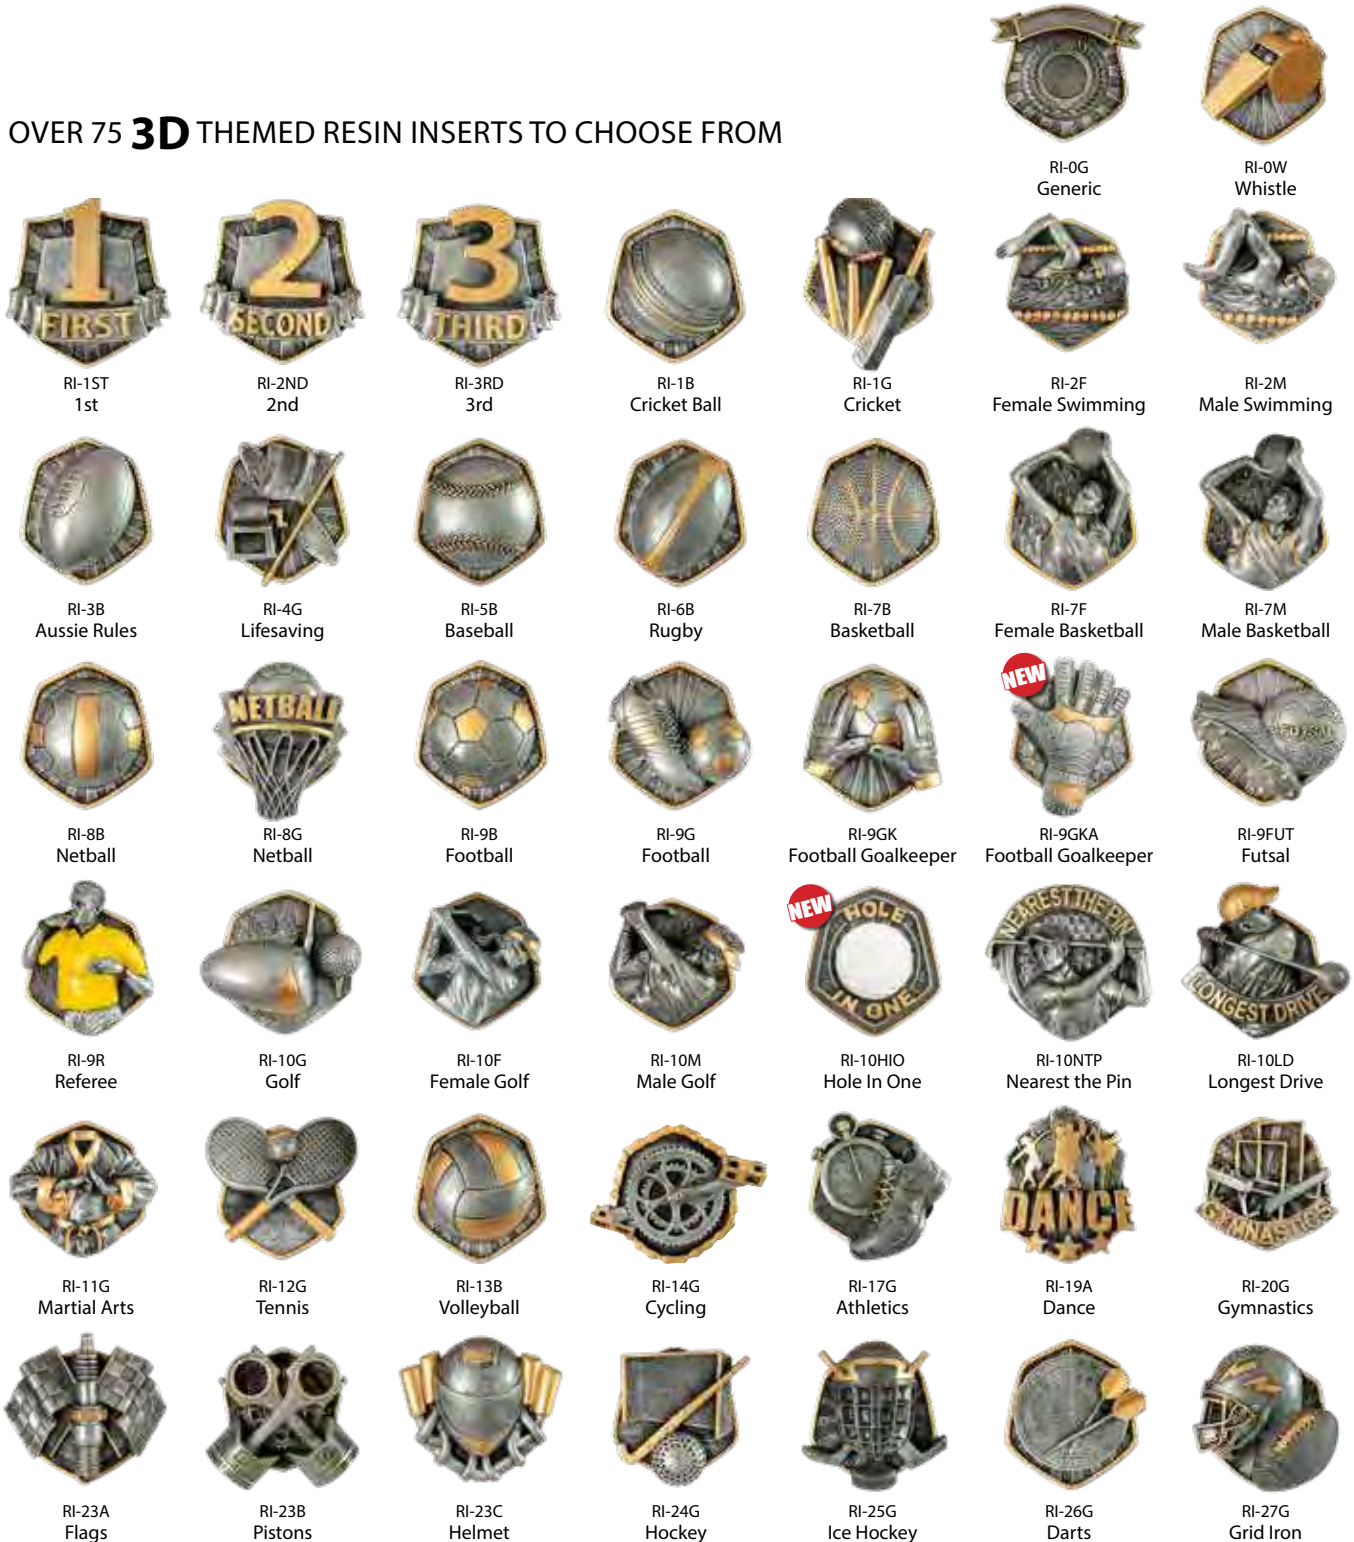

OVER 75 **3D** THEMED RESIN INSERTS TO CHOOSE FROM