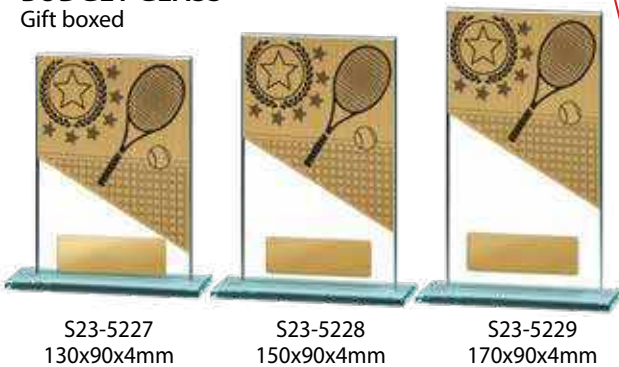

PLEASE NOTE THE SMALLEST STAND FOR THE 7 SERIES ABOVE WITH 4 SIZES DO NOT TAKE A 1 INCH CENTRE

FIGURES ON BASES
TENNIS

ALPHA
CLICK-
CONNECT
FIGURINES
ON MARBLE

- 5 SIZES**
- 270mm S23-5209
 - 290mm S23-5210
 - 310mm S23-5211
 - 330mm S23-5212
 - 360mm S23-5213

- 4 SIZES**
- 140mm S23-5201
 - 170mm S23-5202
 - 195mm S23-5203
 - 220mm S23-5204
- 4 SIZES**
- 140mm S23-5205
 - 170mm S23-5206
 - 195mm S23-5207
 - 220mm S23-5208

ALPHA CLICK-
CONNECT
FIGURINES ON
HEAVY WEIGHT
TOWERS

- 5 SIZES**
- 270mm S23-5214
 - 290mm S23-5215
 - 310mm S23-5216
 - 330mm S23-5217
 - 360mm S23-5218

2D
THEME

BUDGET GLASS
Gift boxed

- 3 SIZES**
- 155x105mm S23-5233
 - 175x125mm S23-5234
 - 200x150mm S23-5235